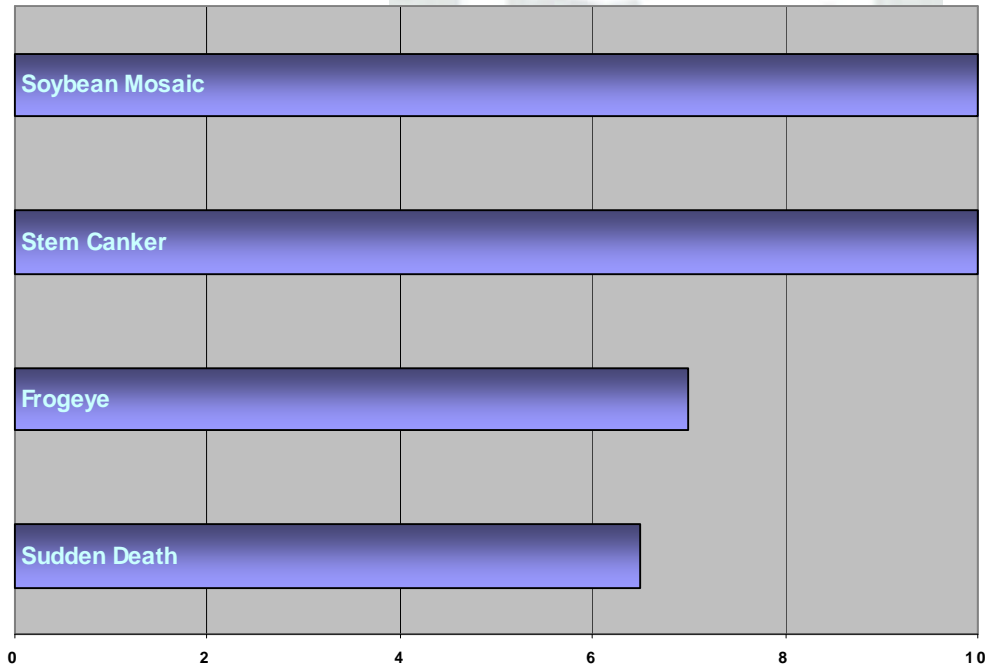

USG 5601T

Soybeans

Agronomic Traits	
Maturity	5.6
Pubescence	Gray
Flower	White
Hilum	Buff
Pod	Tan
Growth Type	Semi-Bushy
Growth Habit	Determinate
Height	37 Inches

Field Ratings	
Shatter Resistance	
Standability	1.4
Emergence	2.2
Seeds/Lb.	3,000
1-Excellent to 5-Poor	

Strengths	
<ul style="list-style-type: none"> • SCN resistance MR race 3 • USDA Check Variety 	

Disease Characteristics

0 - Poor

10 - Excellent

The ratings included on this page represent averages taken from field observations. Differences may occur due to environmental conditions and soil types. Please consult with an area specialist or extension agent before making your final seed purchase decisions.