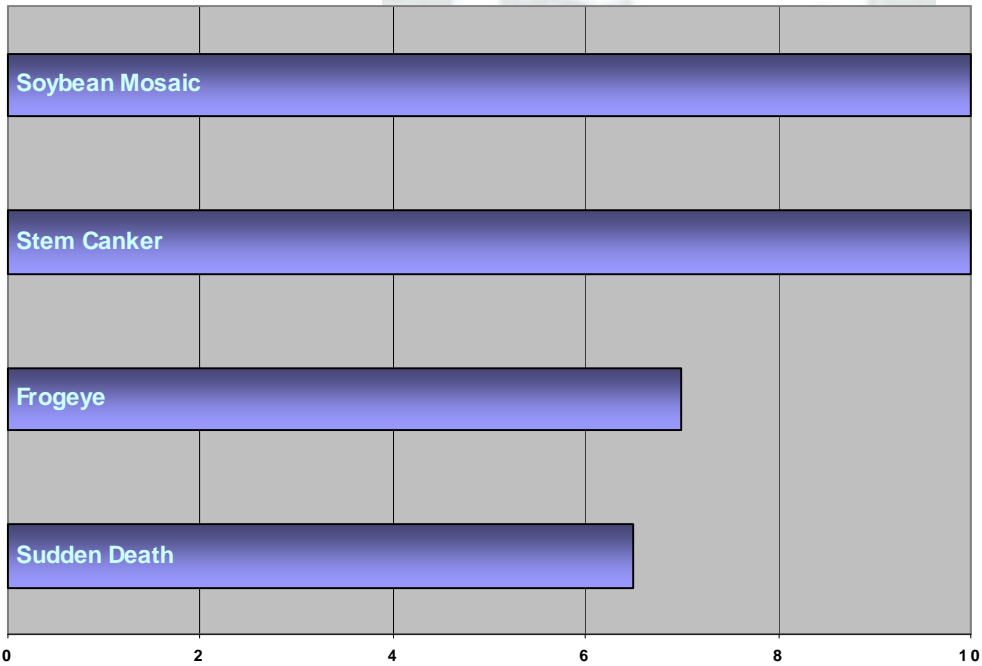

Disease Characteristics

0 - Poor

10 - Excellent

The ratings included on this page represent averages taken from field observations. Differences may occur due to environmental conditions and soil types. Please consult with an area specialist or extension agent before making your final seed purchase decisions.