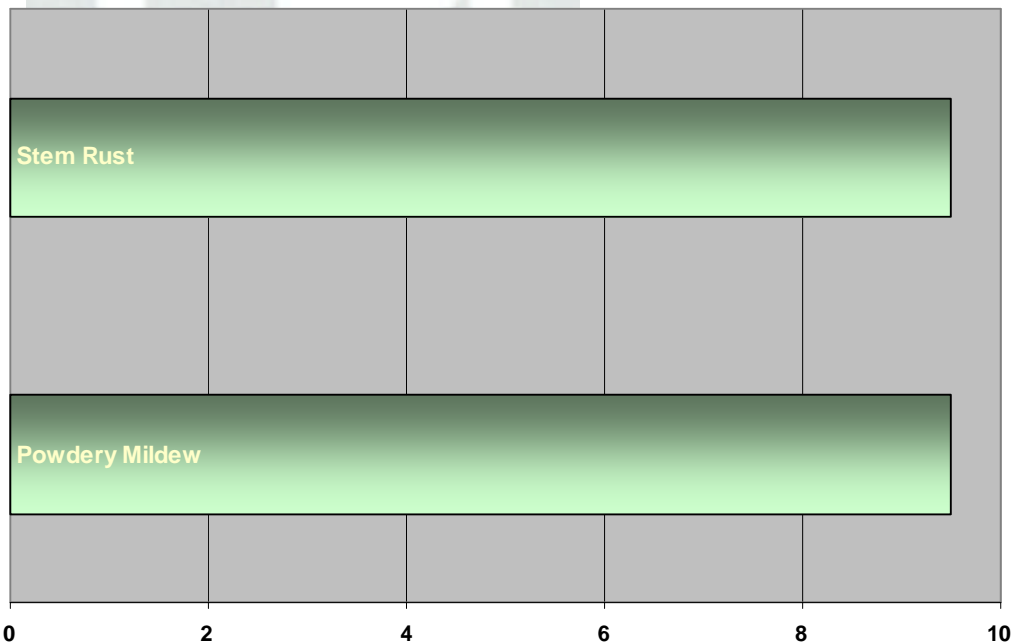

USG 3342

Wheat

Agronomic Traits

Maturity	Early
Height	Very Short
Test Weight	Excellent
Head	Awned

Field Ratings

Winter Hardiness	2.0
Standability	1.9
Emergence	2.0
Planting Rate	1.5 Mil/Ac.

1-Excellent to 5-Poor

Strengths

Short & Early = Great Double Crop Wheat
Great Eye Appeal
Widely Adapted

Disease Characteristics

0 - Poor

10 - Excellent

The ratings included on this page represent averages taken from field observations. Differences may occur due to environmental conditions and soil types. Please consult with an area specialist or extension agent before making your final seed purchase decisions.