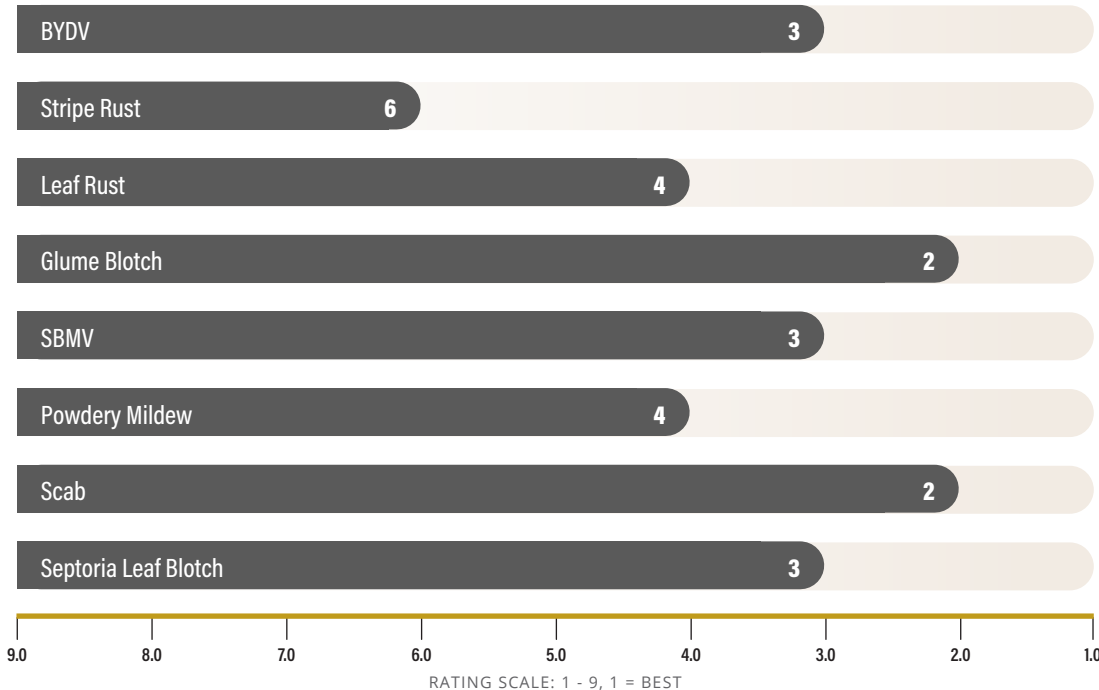

USG 3316

STRENGTHS

- FHB Resistance
- Excellent Tillering
- DelMarVa and KY Adapted
- Excellent Disease Line

AGRONOMIC TRAITS

Winter Hardiness	2
Standability	2
Tillering	4
Seed/Lb.	14,000

FIELD RATINGS

Maturity	Medium
Heading	Medium
Height	Medium
Head Type	Awned
Test Weight	4

PRODUCERS

MURRAY BROS.
SELBYVILLE, DE
(302) 436-3639

THOMAS SEED INC.
ARLINGTON, KY
(270) 655-2121

FARMERS REST FARM, INC.
CHARLES CITY, VA
(804) 241-5629

FEATHERSTONE FARM SEED
AMELIA, VA
(804) 561-3754

WIMBERLY FARMS, INC.
PRINCESS ANNE, MD
(410) 430-2494

USG Seed is also available through
many local Ag Retailers and Farm Supply Stores

DISEASE CHARACTERISTICS

3205-C Highway 46 South
Dickson, TN 37055
800.505.3133 phone
931.996.4080 fax

usgseed.com | like us on | follow us on