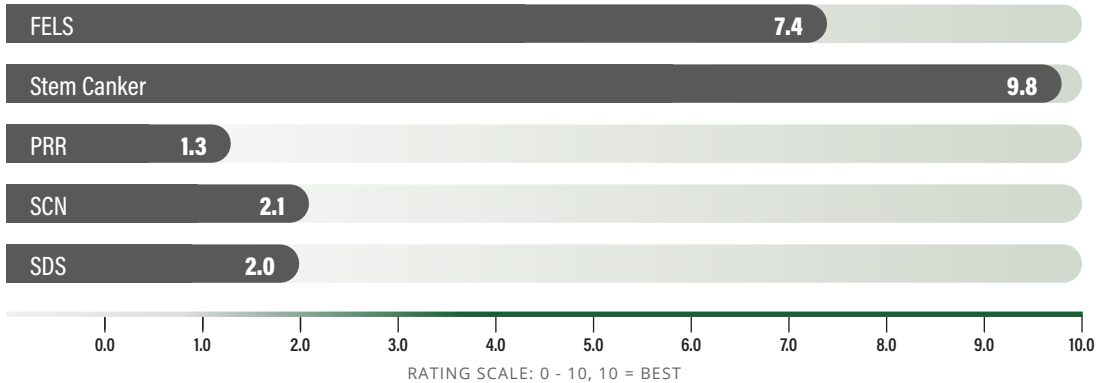

USG 7490GT

RELATIVE MATURITY 4.9

STRENGTHS

- USG Ellis Yield in a Glyphosate Bean
- Stem Canker resistant
- Root Knot Nematode resistant
- Short and bushy

PRODUCERS

CLEMMONS & HAMNER SEEDS, INC.

5578 COUNTY ROAD 34
KILLEN, AL 35645
(256) 757-9996

HUFFSTETLER & SONS SEED CO.

484 HWY 45 SOUTH
GREENFIELD, TN 38230
(731) 235-2167

AGRONOMIC TRAITS

Pubescence	Gray
Flower	White
Hilum	Buff
POD	Tan
Growth Type	Bushy
Growth Habit	Determinate
Height	Short

USG Seed is also available through
many local Ag Retailers and Farm Supply Stores

GLYPHOSATE
TOLERANT

DISEASE CHARACTERISTICS

FIELD RATINGS

Salt	-	Average Seeds/Lb.	3700
Emergence	Great	Standability	Great