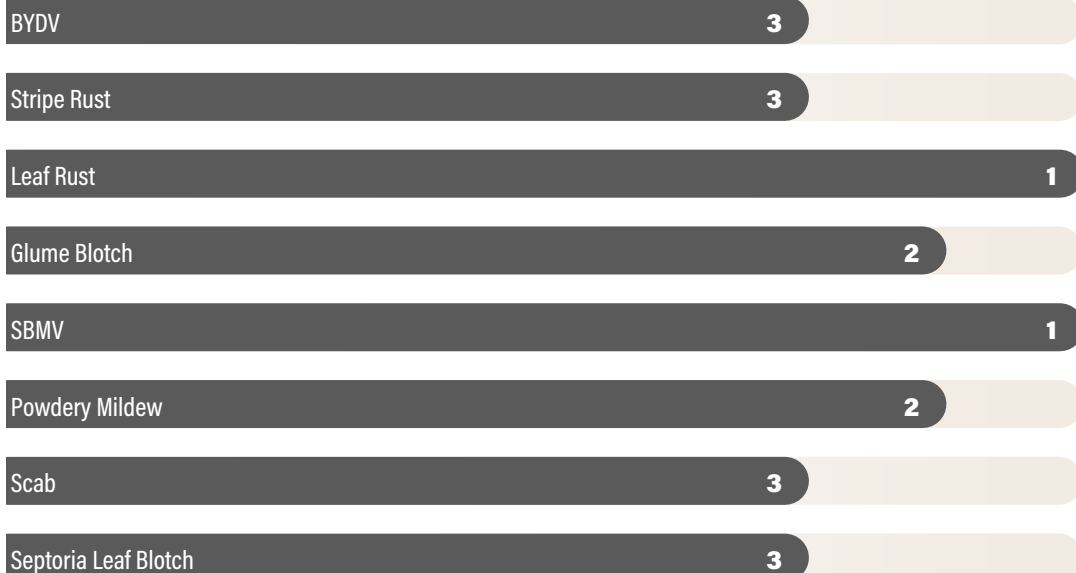

USG 3752

STRENGTHS

- Moderate resistance to Rust
- Powerful South to gulf
- Great yield and health balance
- Above average test weight

AGRONOMIC TRAITS

Winter Hardiness	4
Standability	3
Tillering	3
Seed/Lb.	12,000

FIELD RATINGS

Maturity	Medium-Late
Heading	Medium
Height	Medium-Tall
Head Type	Awned
Test Weight	2

PRODUCERS

CLEMMONS AND HAMNER SEED, INC.

KILLEN, AL
(256) 757-9996

CAIN A.M. BICKLEY

MARSHALLVILLE, GA
(478) 967-2291

USG Seed is also available through
many local Ag Retailers and Farm Supply Stores

DISEASE CHARACTERISTICS

3205-C Highway 46 South
Dickson, TN 37055
800.505.3133 phone
931.996.4080 fax

usgseed.com | like us on | follow us on