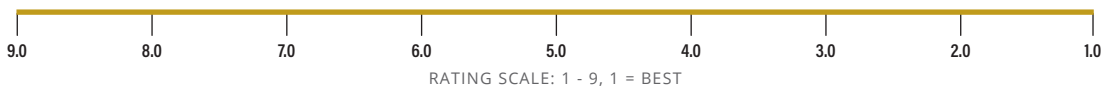

USG 3451

STRENGTHS

- Stripe Rust resistant
- Great anywhere from I-20 and North
- Powdery Mildew resistant
- Smooth headed wheat

PRODUCERS

MOORE FARM, INC.

MOUNT ULLA, NC
(704) 278-9531

WHITE HAT SEED FARMS, INC.

HERTFORD, NC
(252) 264-2427

AGRONOMIC TRAITS

Winter Hardiness	3
Standability	3
Tillering	3
Seed/Lb.	11,000

FIELD RATINGS

Maturity	Medium
Heading	Medium-Early
Height	Medium
Head Type	Smooth
Test Weight	5

USG Seed is also available through
many local Ag Retailers and Farm Supply Stores

DISEASE CHARACTERISTICS

Stripe Rust

2

Leaf Rust

3

Glume Blotch

6

SBMV

5

Powdery Mildew

2

Scab

4

Septoria Leaf Blotch

4

3205-C Highway 46 South
Dickson, TN 37055
800.505.3133 phone
931.996.4080 fax

usgseed.com | like us on | follow us on