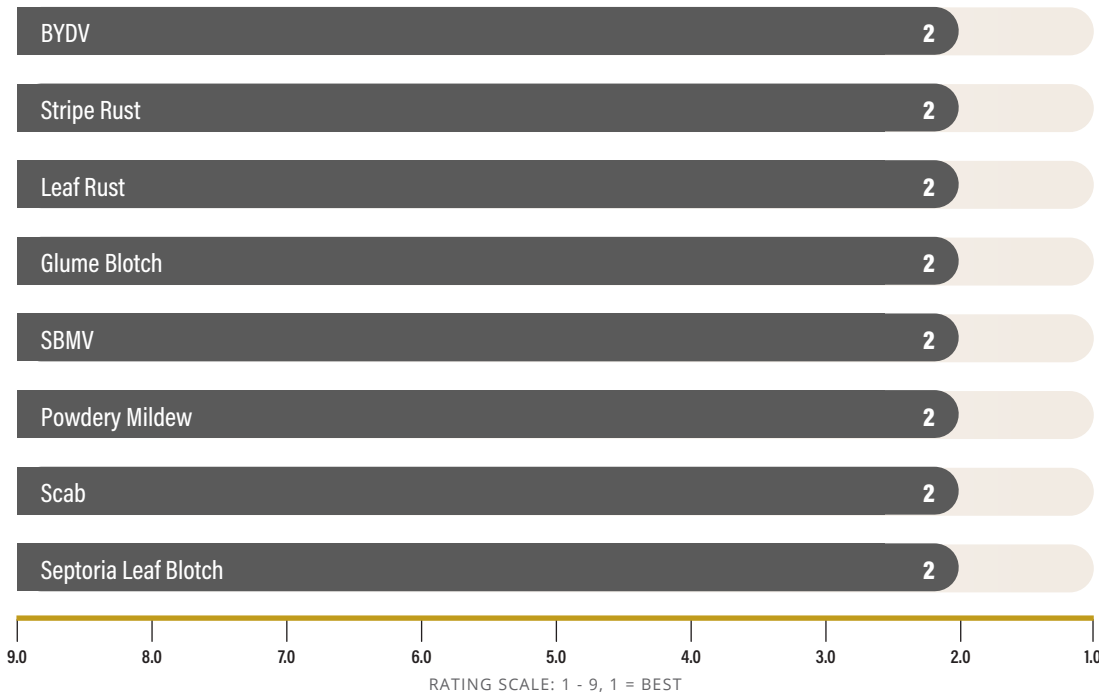

USG 3404

STRENGTHS

- Widely Adapted
- Racehorse Yield
- Great Disease Package
- Great High Input Wheat

PRODUCERS

CLARK SEEDS, INC.
CLAYTON, DE
(302) 653-9249

AGRONOMIC TRAITS

Winter Hardiness	2
Standability	1
Tillering	2
Seed/Lb.	12,000

FIELD RATINGS

Maturity	Med-Late
Heading	Very Late
Height	Medium
Head Type	Awned
Test Weight	5

USG Seed is also available through
many local Ag Retailers and Farm Supply Stores

DISEASE CHARACTERISTICS

3205-C Highway 46 South
Dickson, TN 37055
800.505.3133 phone
931.996.4080 fax