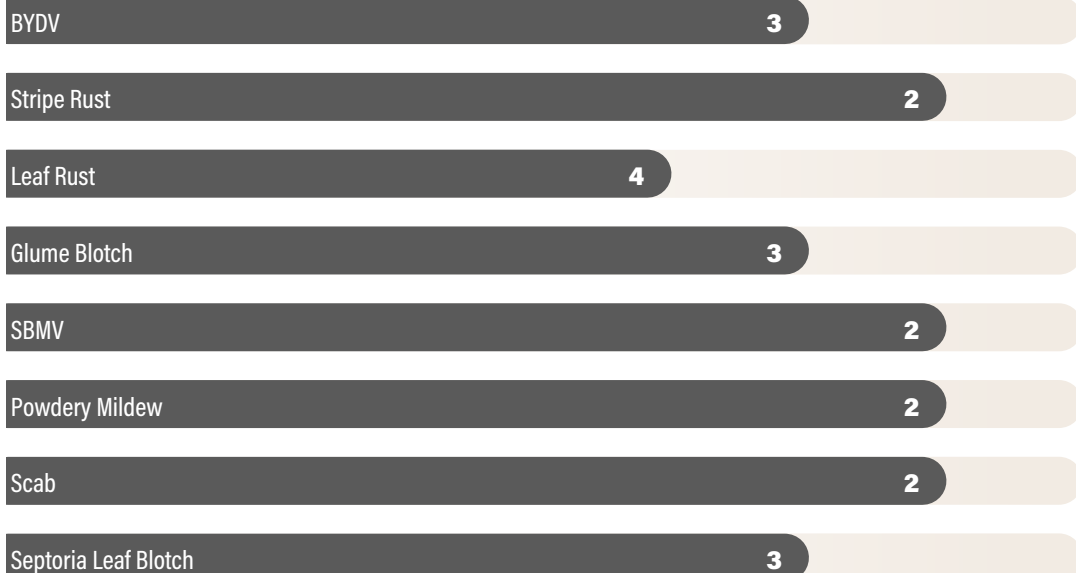

USG 3329

STRENGTHS

- Widely adapted
- Scab resistance
- 3404 replacement
- Racehorse yield

AGRONOMIC TRAITS

Winter Hardiness	1
Standability	3
Tillering	4
Seed/Lb.	11,500

FIELD RATINGS

Maturity	Medium-Early
Heading	Late
Height	Medium
Head Type	Awned
Test Weight	5

PRODUCERS

CLARK SEEDS, INC.

CLAYTON, DE
(302) 653-9249

CHERRY FARMS SEED CO., INC.

COLUMBIA, NC
(252) 796-1341

FARMERS REST FARM, INC.

CHARLES CITY, VA
(804) 241-5629

HURT SEED CO., INC.

HALLS, TN
(731) 836-7574

USG Seed is also available through
many local Ag Retailers and Farm Supply Stores

DISEASE CHARACTERISTICS

3205-C Highway 46 South
Dickson, TN 37055
800.505.3133 phone
931.996.4080 fax

usgseed.com | like us on | follow us on