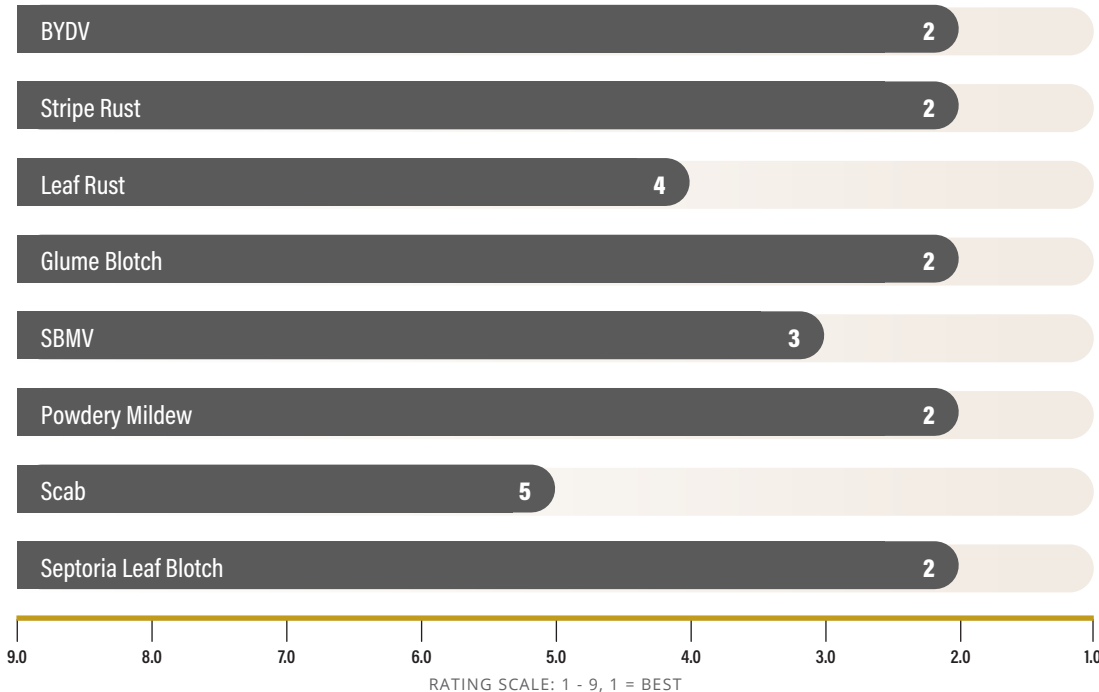

USG 3458

STRENGTHS

- Stripe Rust Resistance
- Great Carolina Wheat
- Hessian Fly Resistance
- Smooth Headed Wheat

PRODUCERS

WHITE HAT SEED FARMS, INC.

HERTFORD, NC
(252) 264-2427

AGRONOMIC TRAITS

Winter Hardiness	2
Standability	2
Tillering	5
Seed/Lb.	12,000

FIELD RATINGS

Maturity	Med-Early
Heading	Medium
Height	Med-Short
Head Type	Smooth
Test Weight	6

USG Seed is also available through
many local Ag Retailers and Farm Supply Stores

DISEASE CHARACTERISTICS

3205-C Highway 46 South
Dickson, TN 37055
800.505.3133 phone
931.996.4080 fax

usgseed.com | like us on | follow us on