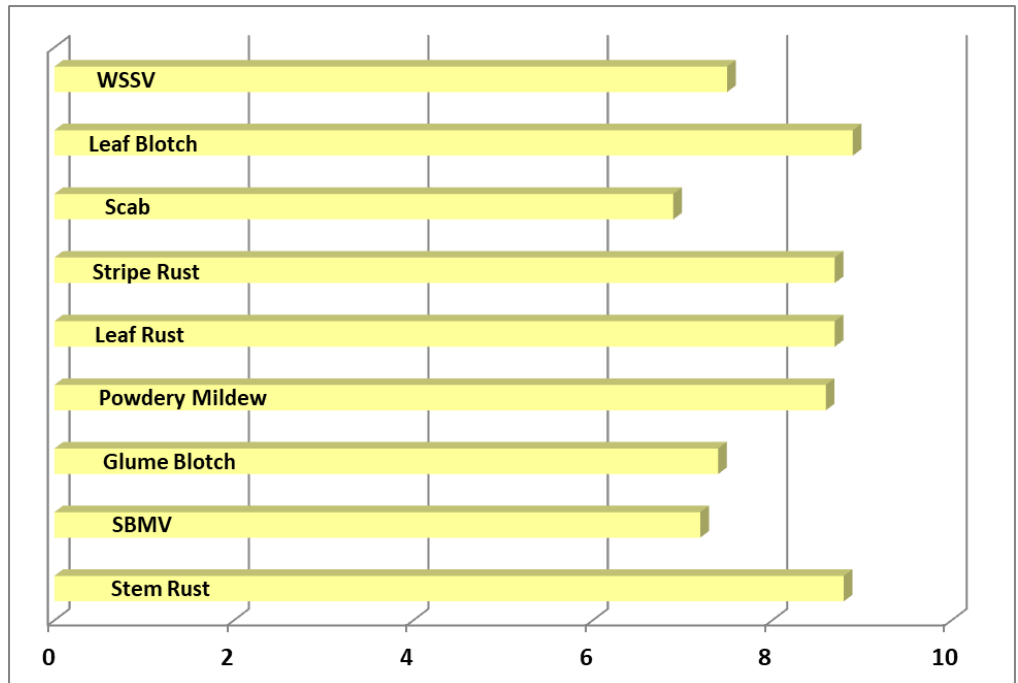

USG 3571

Wheat

Agronomic Traits

Maturity	Medium
Height	Medium-Tall
Test Weight	Great
Head	Awned

Field Ratings

Winter Hardiness	1.4
Standability	2.1
Tillering	1.1
Seeds Per Lb.	13,000

1-Excellent to 5-Poor

Strengths

- Widely Adapted
- Hessian Fly Resistance
- Resistant to Powdery Mildew & Rusts

Disease Characteristics

0 - Poor

10 - Excellent

The ratings included on this page represent averages taken from field observations. Differences may occur due to environmental conditions and soil types. Please consult with an area specialist or extension agent before making your final seed purchase decisions.