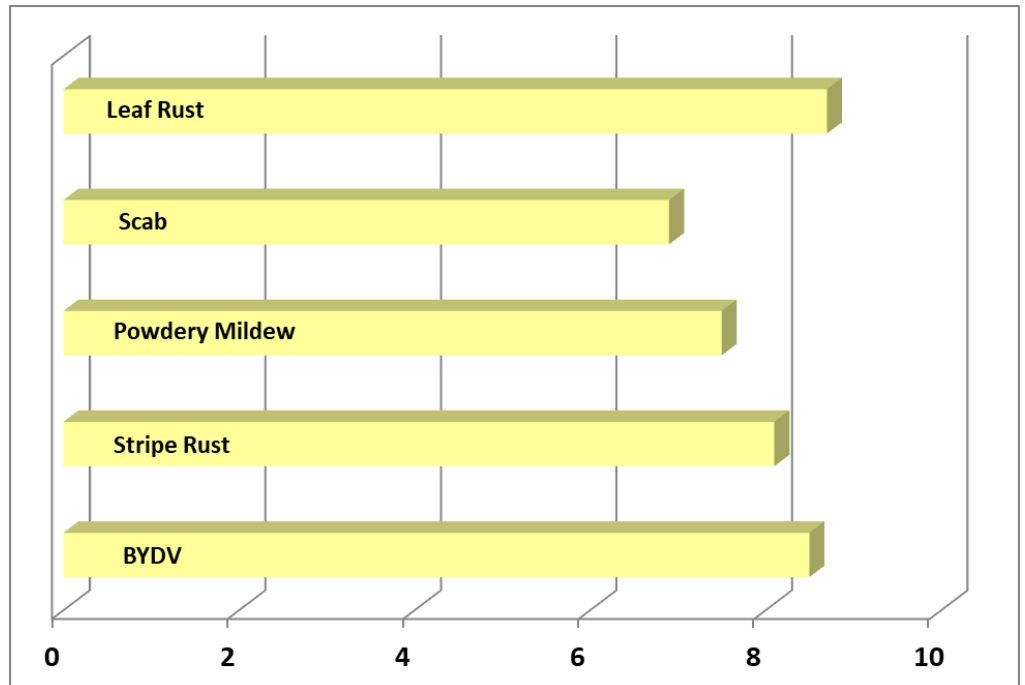

USG 3640

Wheat

Agronomic Traits	
Maturity	Medium
Height	Medium
Test Weight	Excellent
Head	Awned

Field Ratings	
Winter Hardiness	1.0
Standability	2.1
Emergence	1.9
Tillering	1.7
1-Excellent to 5-Poor	

Strengths
Good Resistance to Southern Rust races Good resistance to Hessian Fly Top yielder from I-40 to the Gulf! BEST IN CLASS TEST WEIGHT!

UniSouth Genetics, Inc.

Disease Characteristics

0 - Poor

10 - Excellent

The ratings included on this page represent averages taken from field observations. Differences may occur due to environmental conditions and soil types. Please consult with an area specialist or extension agent before making your final seed purchase decisions.