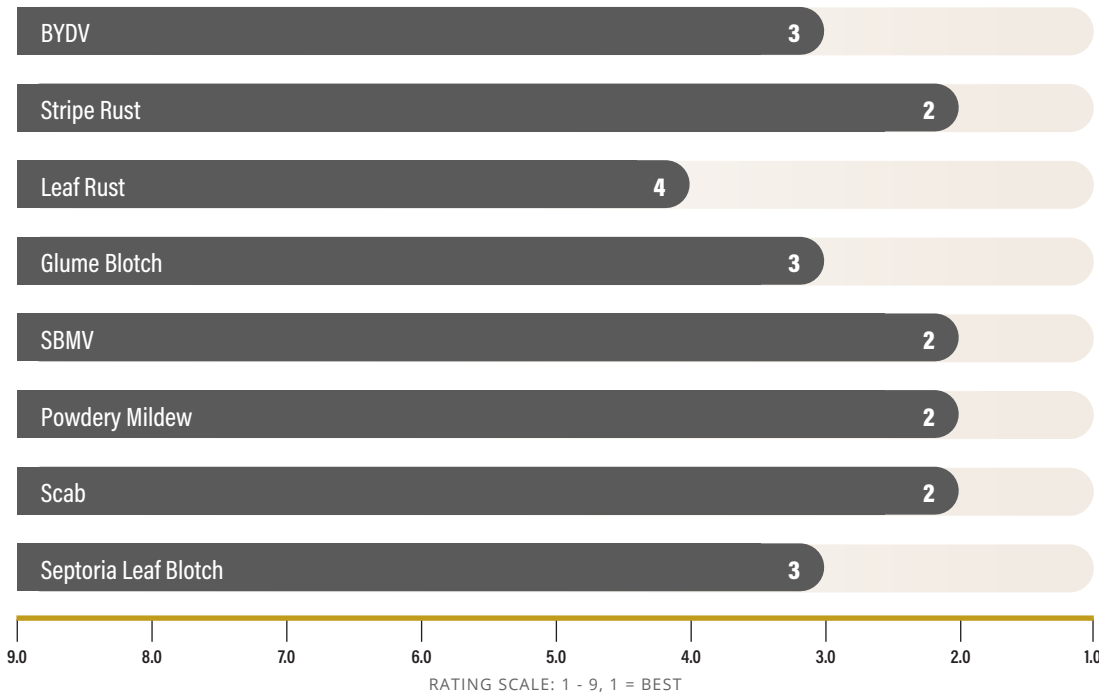

USG 3329

USG Seed is also available through many local Ag Retailers and Farm Supply Stores

STRENGTHS

- Widely Adapted
- Scab Resistance
- 3404 Replacement
- Racehorse Yield

AGRONOMIC TRAITS

Winter Hardiness	1
Standability	3
Tillering	4
Seed/Lb.	11,500

FIELD RATINGS

Maturity	Med-Early
Heading	Late
Height	Medium
Head Type	Awned
Test Weight	5

DISEASE CHARACTERISTICS

PRODUCERS

CLARK SEEDS, INC.

CLAYTON, DE
(302) 653-9249

MURRAY BROS.

SELBYVILLE, DE
(302) 436-3639