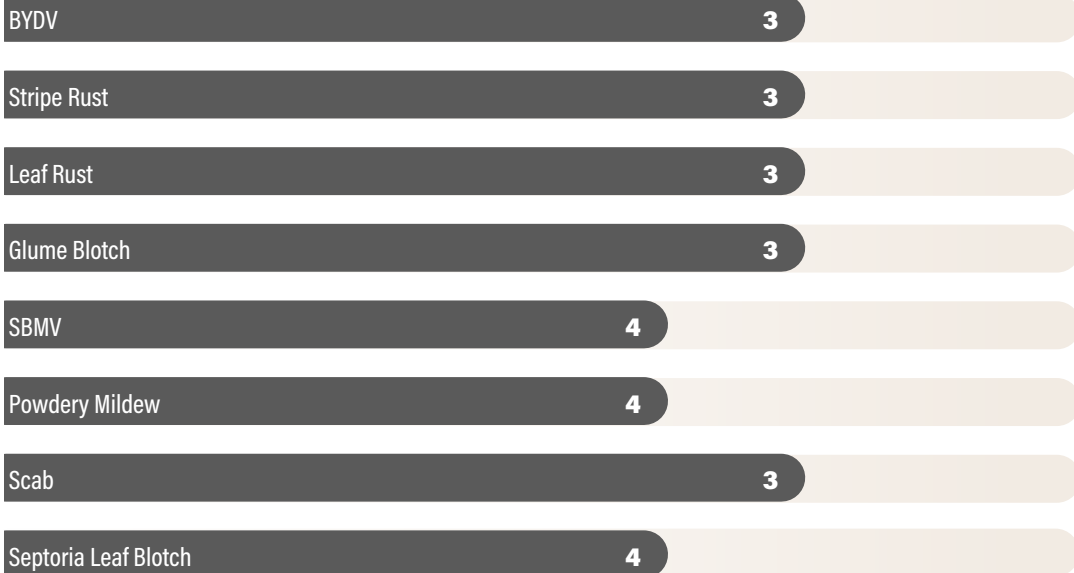

USG 3234

NEW

STRENGTHS

- Excellent test weight
- Above average disease package
- Might cover all of USG's footprint
- Great eye appeal and smooth head line

PRODUCERS

RENWOOD FARMS
CHARLES CITY, VA
(804) 829-2450

AGRONOMIC TRAITS

Winter Hardiness	2
Standability	1
Tillering	2
Seed/Lb.	12,500

FIELD RATINGS

Maturity	Early
Heading	Medium
Height	Medium
Head Type	Smooth
Test Weight	2

USG Seed is also available through
many local Ag Retailers and Farm Supply Stores

DISEASE CHARACTERISTICS

3205-C Highway 46 South
Dickson, TN 37055
800.505.3133 phone
931.996.4080 fax

usgseed.com | like us on | follow us on