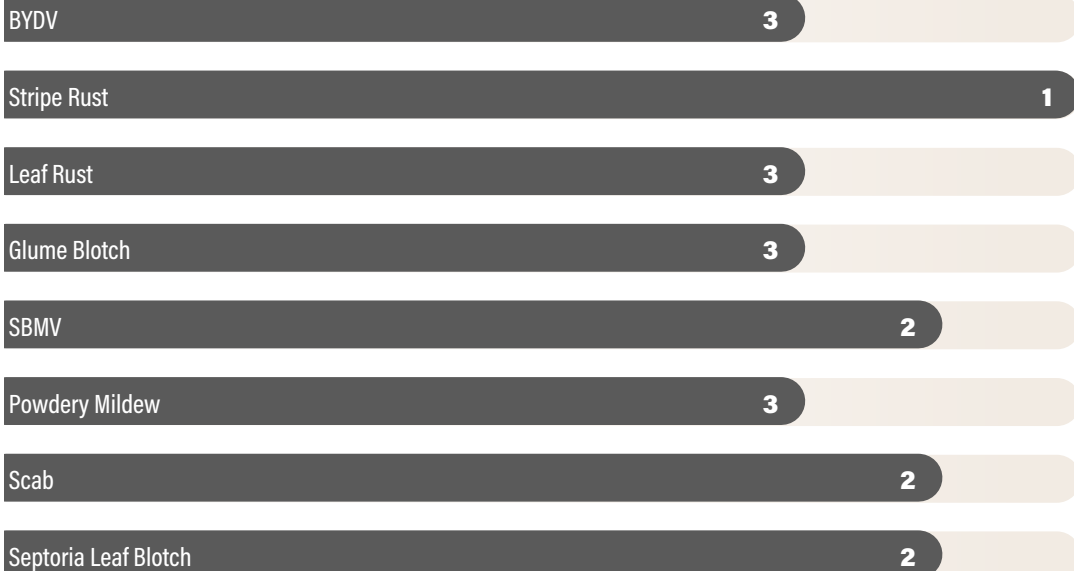

USG 3536

STRENGTHS

- Great from the East Coast to Texas
- Scab resistance
- Above average test weight
- Hessian fly resistance

AGRONOMIC TRAITS

Winter Hardiness	3
Standability	2
Tillering	6
Seed/Lb.	11,500

FIELD RATINGS

Maturity	Medium-Early
Heading	Late
Height	Medium-Tall
Head Type	Awned
Test Weight	4

DISEASE CHARACTERISTICS