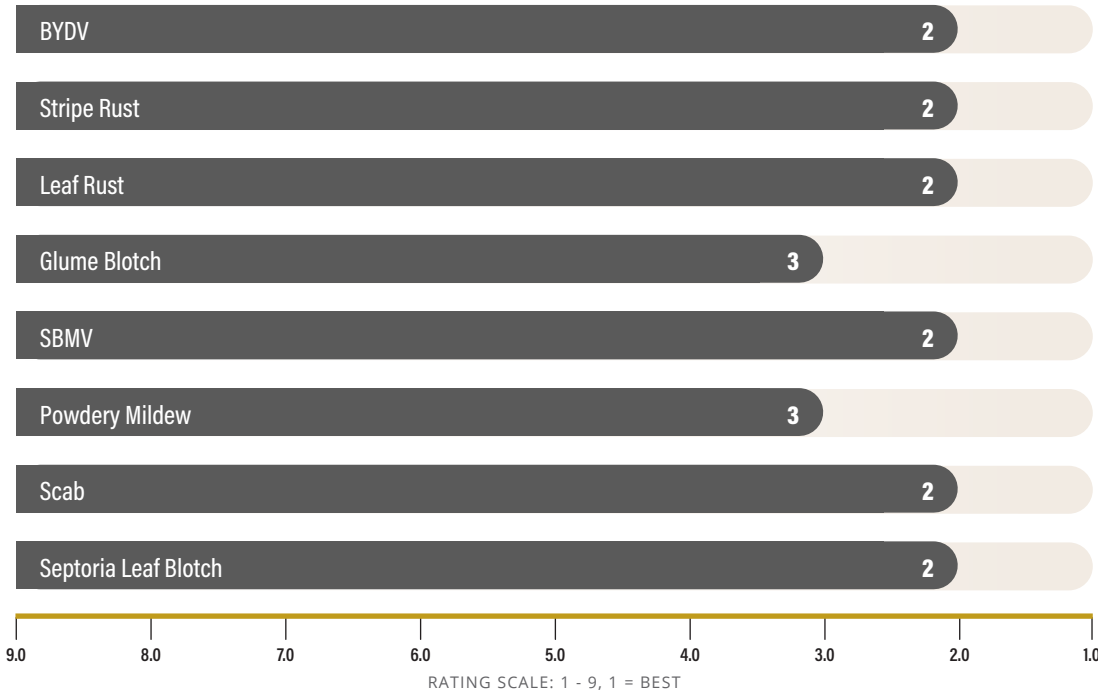

USG 3472

STRENGTHS

- Outstanding Disease Package
- Plant anywhere in USG Footprint
- Next USG Racehorse!
- Scab Resistance

AGRONOMIC TRAITS

Winter Hardiness	2
Standability	2
Tillering	3
Seed/Lb.	11,000

FIELD RATINGS

Maturity	Medium
Heading	Med-Late
Height	Medium
Head Type	Awned
Test Weight	4

PRODUCERS

HURT SEED CO., INC.

HALLS, TN
(731) 836-7574

MOORE FARM, INC.

MOUNT ULLA, NC
(704) 278-9531

CASHWELL & JONES, INC.

MT. OLIVE, NC
(919) 658-6540

HUNDLEY SEED

CHAMPLAIN, VA
(804) 443-8206

RENWOOD FARMS, INC.

CHARLES CITY, VA
(804) 829-2450

USG Seed is also available through
many local Ag Retailers and Farm Supply Stores

DISEASE CHARACTERISTICS

3205-C Highway 46 South
Dickson, TN 37055
800.505.3133 phone
931.996.4080 fax

usgseed.com | like us on | follow us on