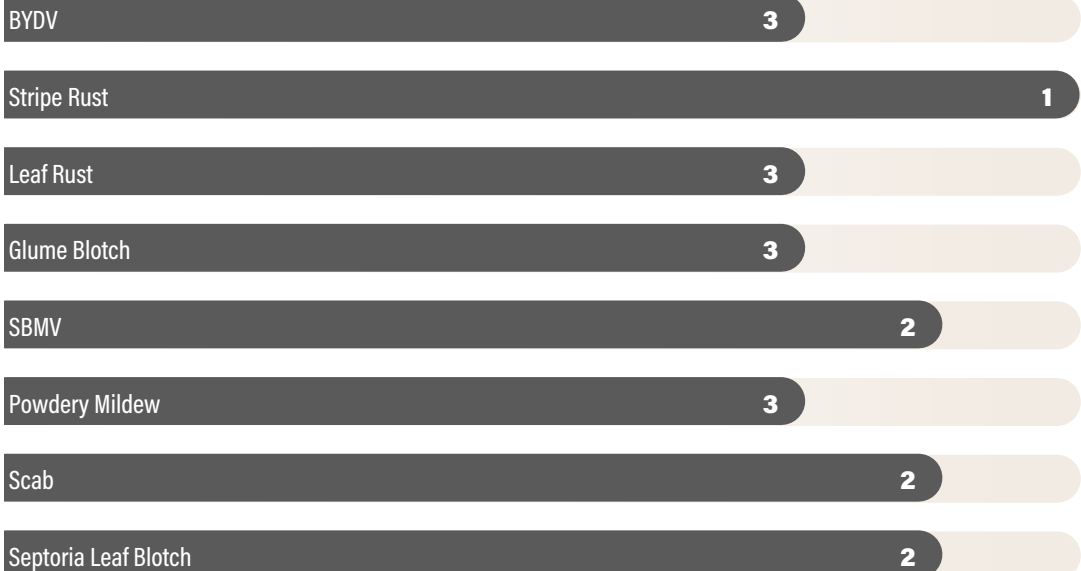

USG 3536

STRENGTHS

- Great from the East Coast to Texas
- Scab resistance
- Above average test weight
- Hessian fly resistance

AGRONOMIC TRAITS

Winter Hardiness	3
Standability	2
Tillering	6
Seed/Lb.	11,500

FIELD RATINGS

Maturity	Medium-Early
Heading	Late
Height	Medium-Tall
Head Type	Awned
Test Weight	4

PRODUCERS

HURT SEED CO., INC.

HALLS, TN
(731) 836-7574

GERARD SEED CO.

WASHINGTON, NC
(252) 946-8123

MURRAY BROS.

SELBYVILLE, DE
(302) 436-3639

MOORE FARM, INC.

MOUNT ULLA, NC
(704) 278-9531

EURE SEED FARMS, INC. BOAR BRANCH SEED CO.

HERTFORD, NC
(252) 264-3326

CLARENDON, NC
(910) 840-2935

HUFFSTETLER & SONS SEED, INC.

GREENFIELD, TN
(731) 235-2167

CASHWELL & JONES, INC.

MT. OLIVE, NC
(919) 658-6540

CHERRY FARMS SEED CO., INC.

COLUMBIA, NC
(252) 796-1341

WHITE HAT SEED FARMS, INC.

HERTFORD, NC
(252) 264-2427

USG Seed is also available through
many local Ag Retailers and Farm Supply Stores

DISEASE CHARACTERISTICS

3205-C Highway 46 South
Dickson, TN 37055
800.505.3133 phone
931.996.4080 fax

usgseed.com | like us on | follow us on