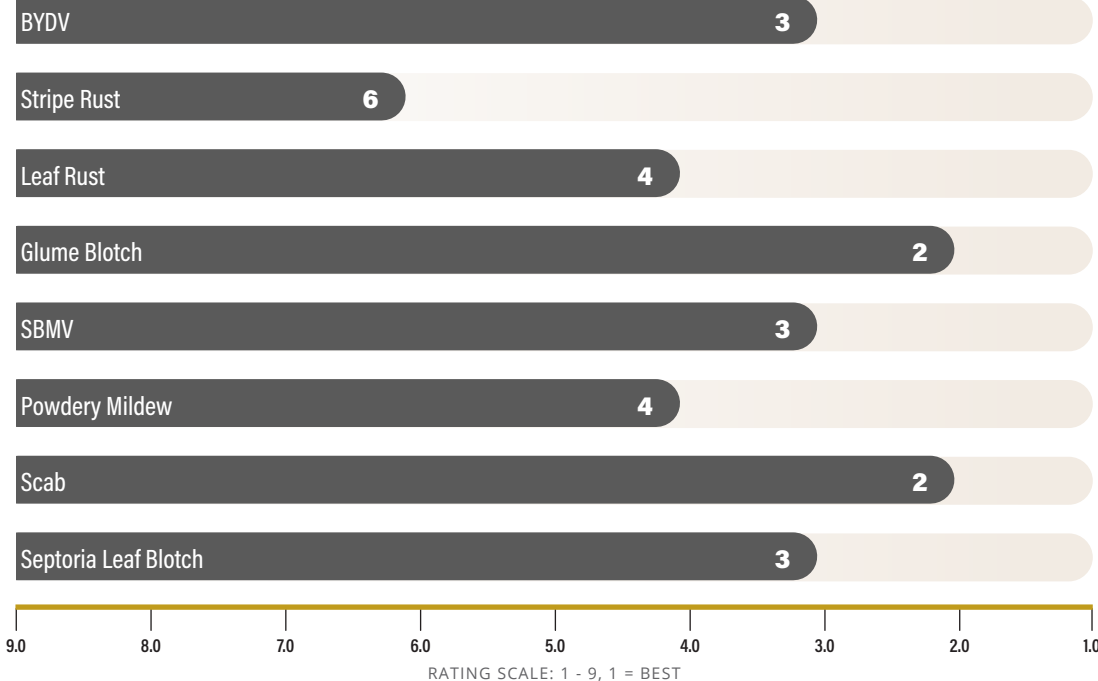

USG 3316

STRENGTHS

- Fhb resistance
- Excellent tillering
- DelMarVa and Kentucky adapted
- Treat for Rust and Powdery Mildew

AGRONOMIC TRAITS

Winter Hardiness	2
Standability	2
Tillering	4
Seed/Lb.	14,000

FIELD RATINGS

Maturity	Medium
Heading	Medium
Height	Medium
Head Type	Awned
Test Weight	4

PRODUCERS

MURRAY BROS.

SELBYVILLE, DE
(302) 436-3639

THOMAS SEED INC.

ARLINGTON, KY
(270) 655-2121

FEATHERSTONE FARM SEED

AMELIA, VA
(804) 561-3754

WIMBERLY FARMS, INC.

PRINCESS ANNE, MD
(410) 430-2494

EURE SEED FARMS, INC.

HERTFORD, NC
(252) 264-3326

USG Seed is also available through
many local Ag Retailers and Farm Supply Stores

DISEASE CHARACTERISTICS

3205-C Highway 46 South
Dickson, TN 37055
800.505.3133 phone
931.996.4080 fax

usgseed.com | like us on | follow us on