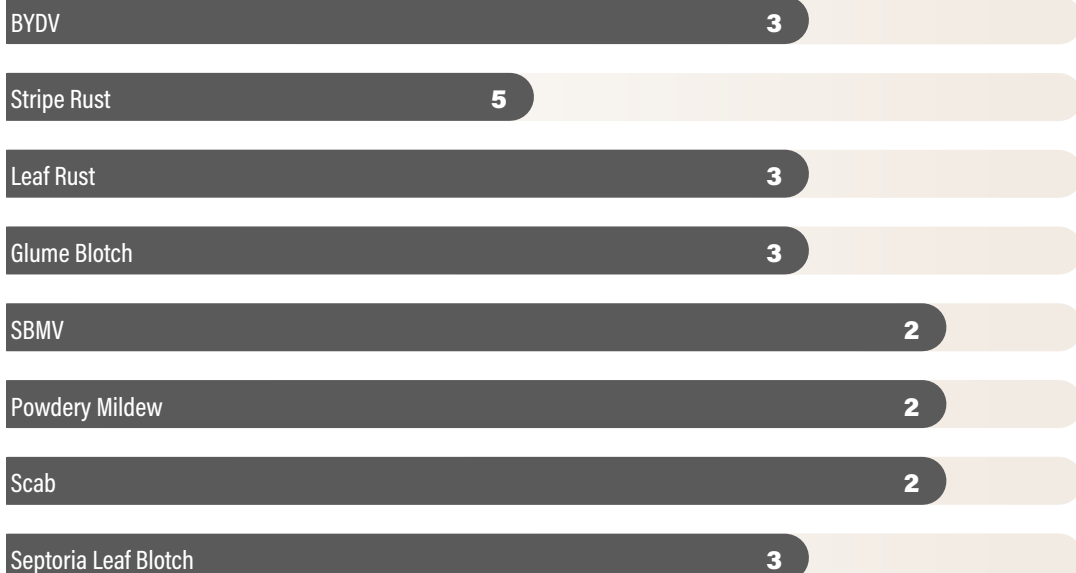

USG 3463

STRENGTHS

- 3316 footprint plus North Carolina
- Fhb1 gene for Scab
- Average test weight
- Great yielder for DelMarVa

PRODUCERS

WIMBERLY FARMS, INC.

PRINCESS ANNE, MD
(410) 430-2494

HUNDLEY SEED

CHAMPLAIN, VA
(804) 443-8206

AGRONOMIC TRAITS

Winter Hardiness	3
Standability	2
Tillering	3
Seed/Lb.	12,500

FIELD RATINGS

Maturity	Medium
Heading	Medium-Late
Height	Medium
Head Type	Awned
Test Weight	4

USG Seed is also available through
many local Ag Retailers and Farm Supply Stores

DISEASE CHARACTERISTICS

3205-C Highway 46 South
Dickson, TN 37055
800.505.3133 phone
931.996.4080 fax

usgseed.com | like us on | follow us on