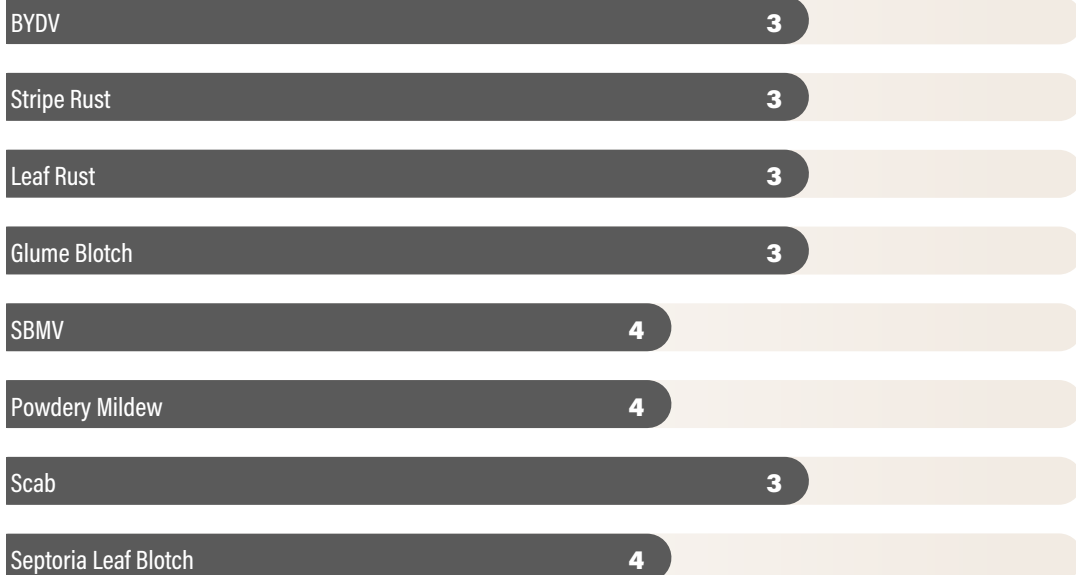

USG 3234

STRENGTHS

- Excellent test weight
- Above average disease package
- Might cover all of USG's footprint
- Great eye appeal and smooth head line

AGRONOMIC TRAITS

Winter Hardiness	2
Standability	1
Tillering	2
Seed/Lb.	12,500

FIELD RATINGS

Maturity	Early
Heading	Medium
Height	Medium
Head Type	Smooth
Test Weight	2

PRODUCERS

DOGWOOD FARMS

ALBEMARLE, NC
(704) 982-8148

HILL VIEW FARMS

DANVILLE, VA
(434) 770-9311

RENWOOD FARMS, INC.

CHARLES CITY, VA
(804) 829-2450

USG Seed is also available through
many local Ag Retailers and Farm Supply Stores

DISEASE CHARACTERISTICS

3205-C Highway 46 South
Dickson, TN 37055
800.505.3133 phone
931.996.4080 fax

usgseed.com | like us on | follow us on