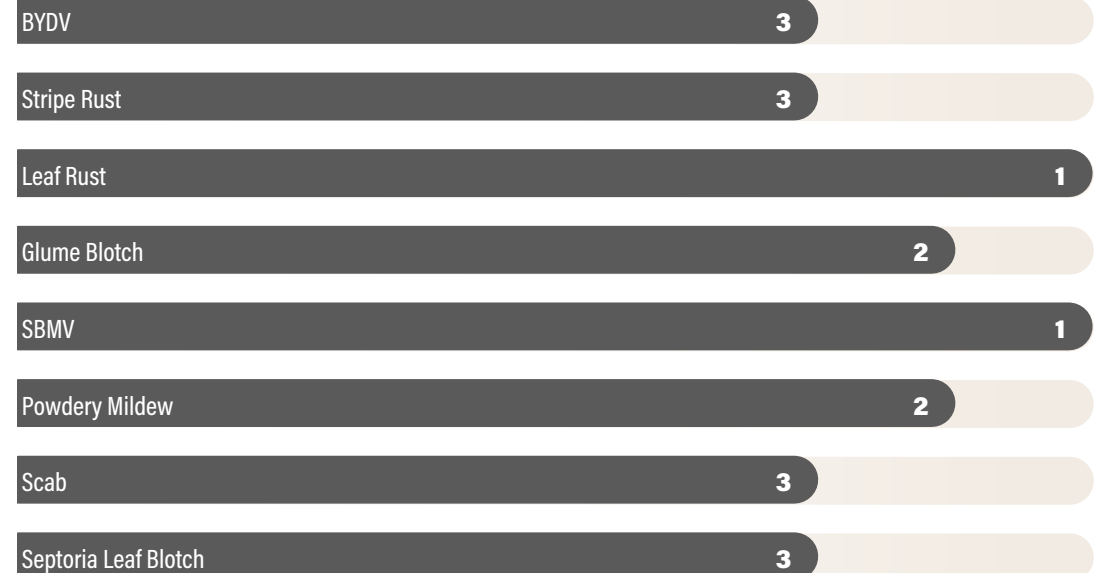

USG 3752

STRENGTHS

- Moderate resistance to Rust
- Powerful South to gulf
- Great yield and health balance
- Above average test weight

AGRONOMIC TRAITS

Winter Hardiness	4
Standability	3
Tillering	3
Seed/Lb.	12,000

FIELD RATINGS

Maturity	Medium-Late
Heading	Medium
Height	Medium-Tall
Head Type	Awned
Test Weight	2

CLEMMONS AND HAMNER SEED, INC.

KILLEN, AL
(256) 757-9996

USG Seed is also available through
many local Ag Retailers and Farm Supply Stores

DISEASE CHARACTERISTICS

9.0 8.0 7.0 6.0 5.0 4.0 3.0 2.0 1.0
RATING SCALE: 1 - 9, 1 = BEST

3205-C Highway 46 South
Dickson, TN 37055
800.505.3133 phone
931.996.4080 fax

usgseed.com | like us on | follow us on