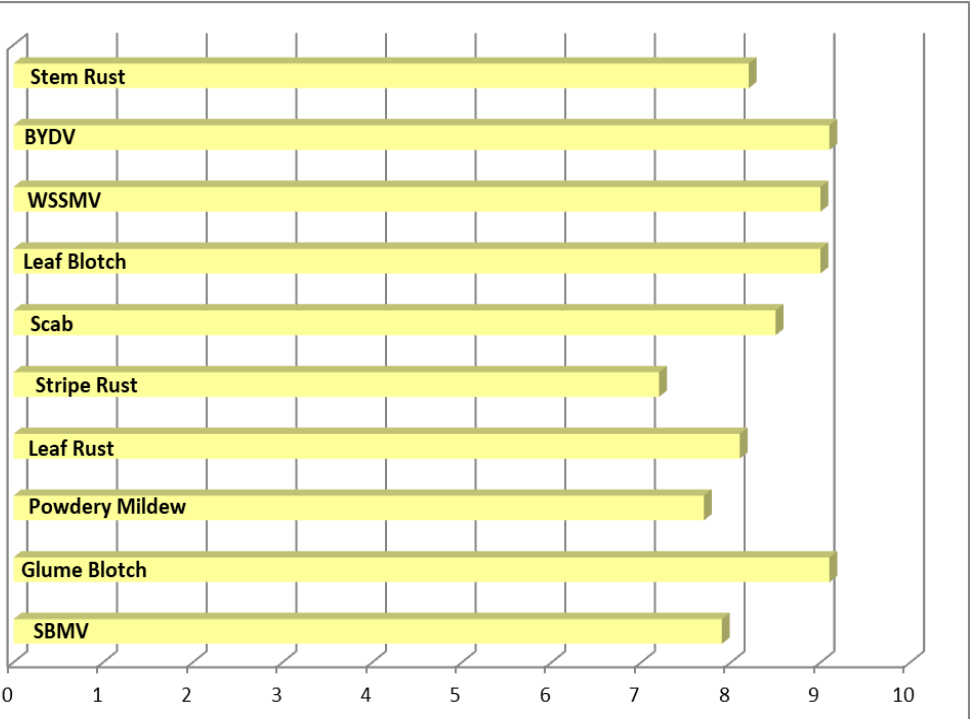

USG 3221

Wheat

Agronomic Traits

Maturity	Early
Height	Medium
Test Weight	Excellent
Head	Bearded

Field Ratings

Winter Hardiness	1.2
Standability	1.3
Tillering	1.5
Seeds Per Lb.	

1-Excellent to 5-Poor

Strengths

- Excellent Scab Line!
- Excellent Test Weight
- Top Rated Disease Profile

UniSouth Genetics, Inc.

Disease Characteristics

0 - Poor

10 - Excellent

The ratings included on this page represent averages taken from field observations. Differences may occur due to environmental conditions and soil types. Please consult with an area specialist or extension agent before making your final seed purchase decisions.