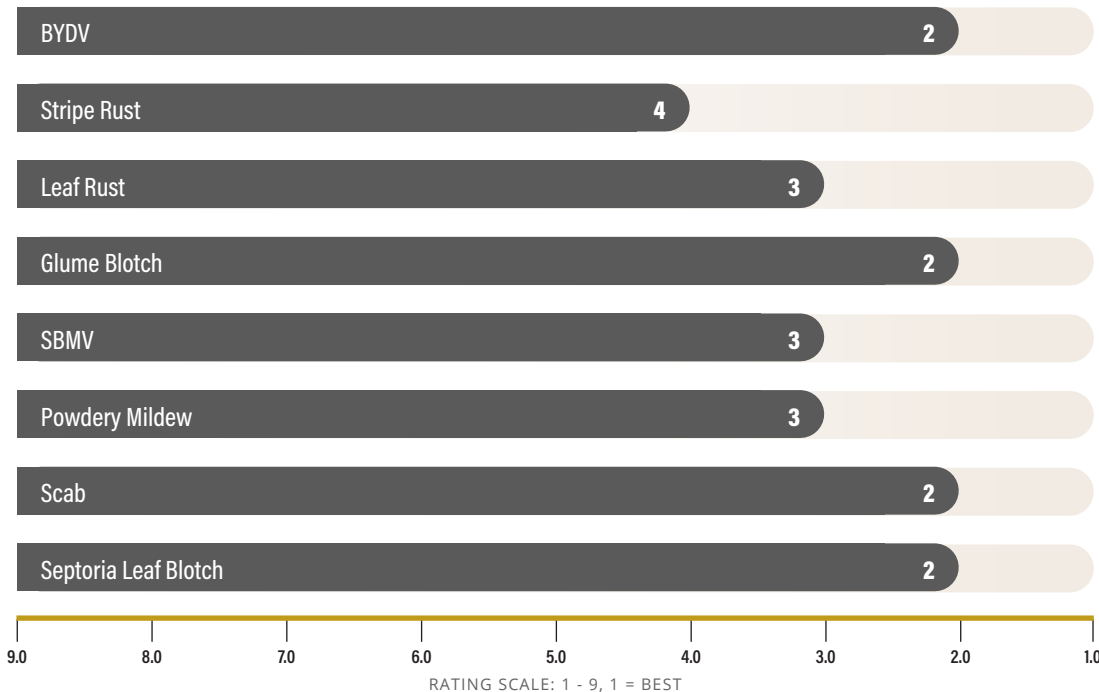

USG 3232

STRENGTHS

- Top of the line disease package
- Excellent Test Weight
- Aggressive early growth
- Treat for stripe rust

PRODUCERS

CLARK SEEDS, INC.

CLAYTON, DE
(302) 653-9249

WIMBERLY FARMS, INC.

PRINCESS ANNE, MD
(410) 430-2494

AGRONOMIC TRAITS

Winter Hardiness	2
Standability	3
Tillering	4
Seed/Lb.	10,500

FIELD RATINGS

Maturity	Med-Early
Heading	Med-Early
Height	Medium
Head Type	Awned
Test Weight	3

USG Seed is also available through
many local Ag Retailers and Farm Supply Stores

DISEASE CHARACTERISTICS

3205-C Highway 46 South
Dickson, TN 37055
800.505.3133 phone
931.996.4080 fax

usgseed.com | like us on | follow us on