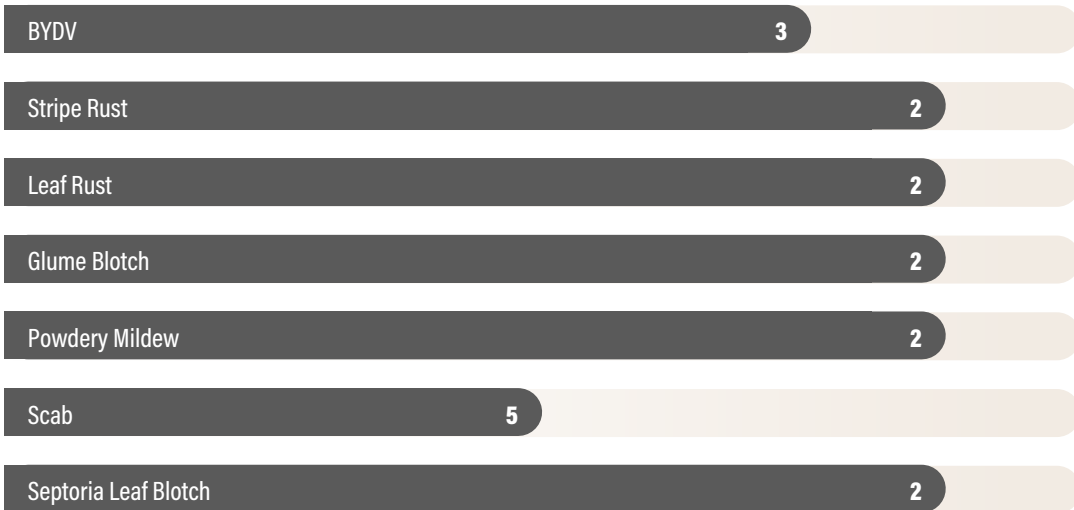

USG 3118

STRENGTHS

- Best Wheat in NC 2 years in a row!
- Great Disease Package
- Test Weight!
- Hessian Fly resistant

AGRONOMIC TRAITS

Winter Hardiness	4
Standability	2
Tillering	3
Seed/Lb.	12,000

FIELD RATINGS

Maturity	Early
Heading	Early
Height	Short
Head Type	Awnletted
Test Weight	1

PRODUCERS

GERARD SEED CO.

WASHINGTON, NC
(252) 946-8123

CHERRY FARMS SEED CO., INC.

COLUMBIA, NC
(252) 796-1341

DOGWOOD FARMS

ALBEMARLE, NC
(704) 982-8148

EURE SEED FARMS, INC.

HERTFORD, NC
(252) 264-3326

MOORE FARM, INC.

MOUNT ULLA, NC
(704) 278-9531

WHITE HAT SEED FARMS, INC.

HERTFORD, NC
(252) 264-2427

USG Seed is also available through
many local Ag Retailers and Farm Supply Stores

DISEASE CHARACTERISTICS

3205-C Highway 46 South
Dickson, TN 37055
800.505.3133 phone
931.996.4080 fax

usgseed.com | like us on | follow us on