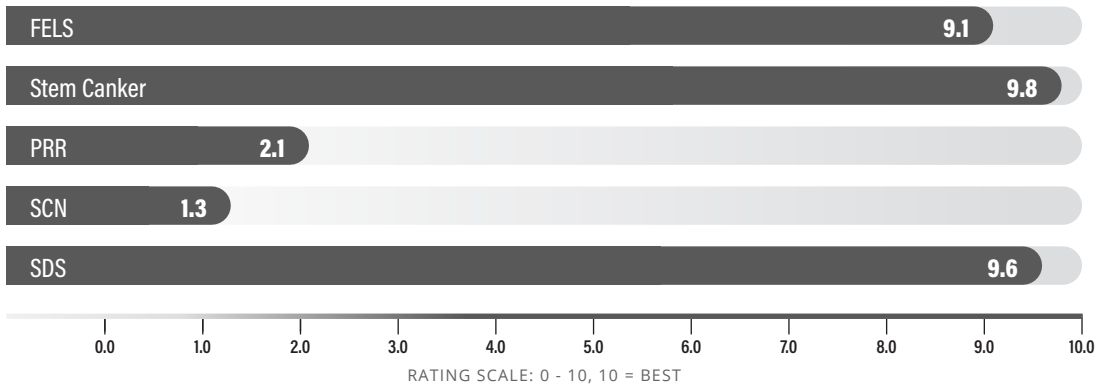

## AGRONOMIC TRAITS

Pubescence	Tawny
Flower	White
Hilum	Black
POD	Tan
Growth Type	Semi-Bushy
Growth Habit	Determinate
Height	Medium

USG Seed is also available through  
many local Ag Retailers and Farm Supply Stores

## DISEASE CHARACTERISTICS