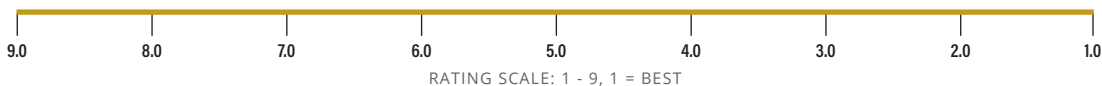

USG 3451

STRENGTHS

- Stripe rust resistant
- Great anywhere from I-20 and N
- PM resistant
- Smooth headed

PRODUCERS

MOORE FARM, INC.
MOUNT ULLA, NC
(704) 278-9531

WHITE HAT SEED FARMS, INC.
HERTFORD, NC
(252) 264-2427

AGRONOMIC TRAITS

Winter Hardiness	3
Standability	3
Tillering	3
Seed/Lb.	11,000

FIELD RATINGS

Maturity	Medium
Heading	Medium-Early
Height	Medium
Head Type	Smooth
Test Weight	5

USG Seed is also available through
many local Ag Retailers and Farm Supply Stores

DISEASE CHARACTERISTICS

Stripe Rust

2

Leaf Rust

3

Glume Blotch

6

SBMV

5

Powdery Mildew

2

Scab

4

Septoria Leaf Blotch

4

3205-C Highway 46 South
Dickson, TN 37055
800.505.3133 phone
931.996.4080 fax

usgseed.com | like us on | follow us on