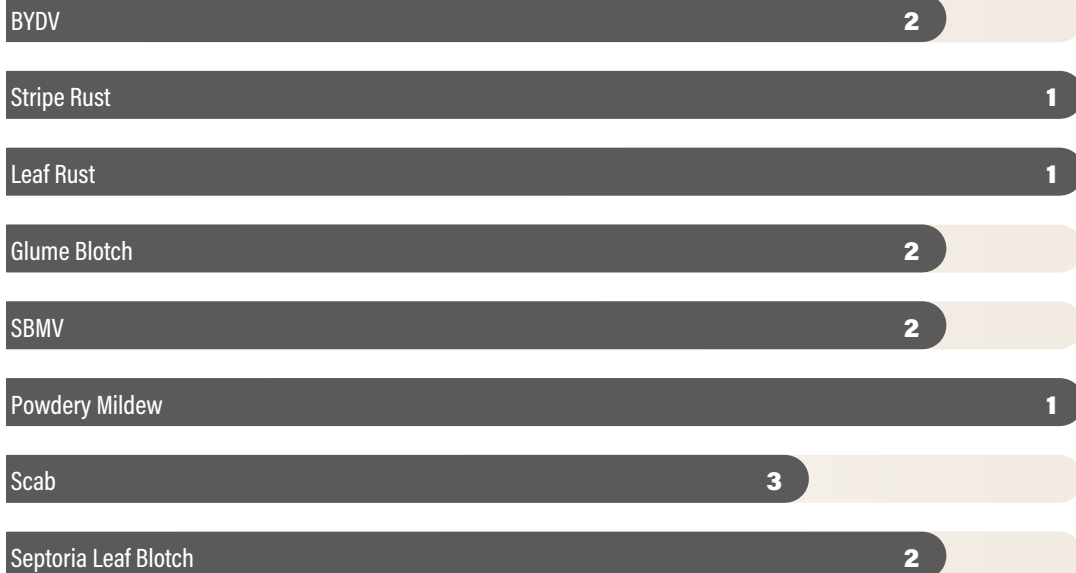

USG 3783

STRENGTHS

- Performs well with wet feet
- Very aggressive = high input
- Widely adapted I-20 and North
- High yield and good test weight

AGRONOMIC TRAITS

Winter Hardiness	3
Standability	1
Tillering	1
Seed/Lb.	13,000

FIELD RATINGS

Maturity	Medium-Late
Heading	Medium-Late
Height	Medium
Head Type	Awned
Test Weight	2

PRODUCERS

CASHWELL & JONES SEED

MOUNT OLIVE, NC
(919) 658-6540

MOORE FARM, INC.

MOUNT ULLA, NC
(704) 278-9531

HARVEY FERTILIZER & GAS CO.

KINSTON, NC
(252) 523-9090

USG Seed is also available through
many local Ag Retailers and Farm Supply Stores

DISEASE CHARACTERISTICS

3205-C Highway 46 South
Dickson, TN 37055
800.505.3133 phone
931.996.4080 fax

usgseed.com | like us on | follow us on