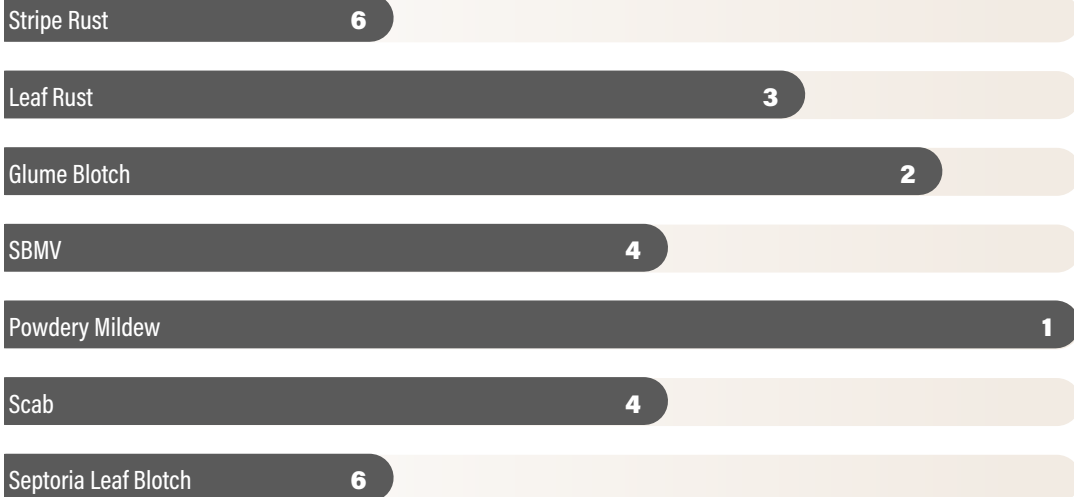

USG 3661

STRENGTHS

- Widely adapted
- Big beautiful heads
- Top line Foliar Disease resistance
- Great test weight

PRODUCERS

WHITE HAT SEED FARMS, INC.

HERTFORD, NC
(252) 264-2427

AGRONOMIC TRAITS

Winter Hardiness	2
Standability	2
Tillering	3
Seed/Lb.	13,000

FIELD RATINGS

Maturity	Medium
Heading	Medium
Height	Medium-Short
Head Type	Awnletted
Test Weight	2

USG Seed is also available through
many local Ag Retailers and Farm Supply Stores

DISEASE CHARACTERISTICS

3205-C Highway 46 South
Dickson, TN 37055
800.505.3133 phone
931.996.4080 fax

usgseed.com | like us on | follow us on