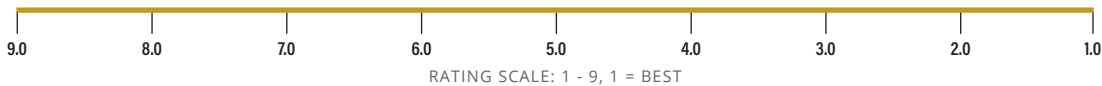

USG 3661

STRENGTHS

- Widely adapted
- Big beautiful heads
- Top line Foliar Disease resistance
- Great test weight

PRODUCERS

WHITE HAT SEED FARMS, INC.

HERTFORD, NC
(252) 264-2427

AGRONOMIC TRAITS

Winter Hardiness	2
Standability	2
Tillering	3
Seed/Lb.	13,000

FIELD RATINGS

Maturity	Medium
Heading	Medium
Height	Medium-Short
Head Type	Awnletted
Test Weight	2

USG Seed is also available through
many local Ag Retailers and Farm Supply Stores

DISEASE CHARACTERISTICS

3205-C Highway 46 South
Dickson, TN 37055
800.505.3133 phone
931.996.4080 fax

usgseed.com | like us on | follow us on