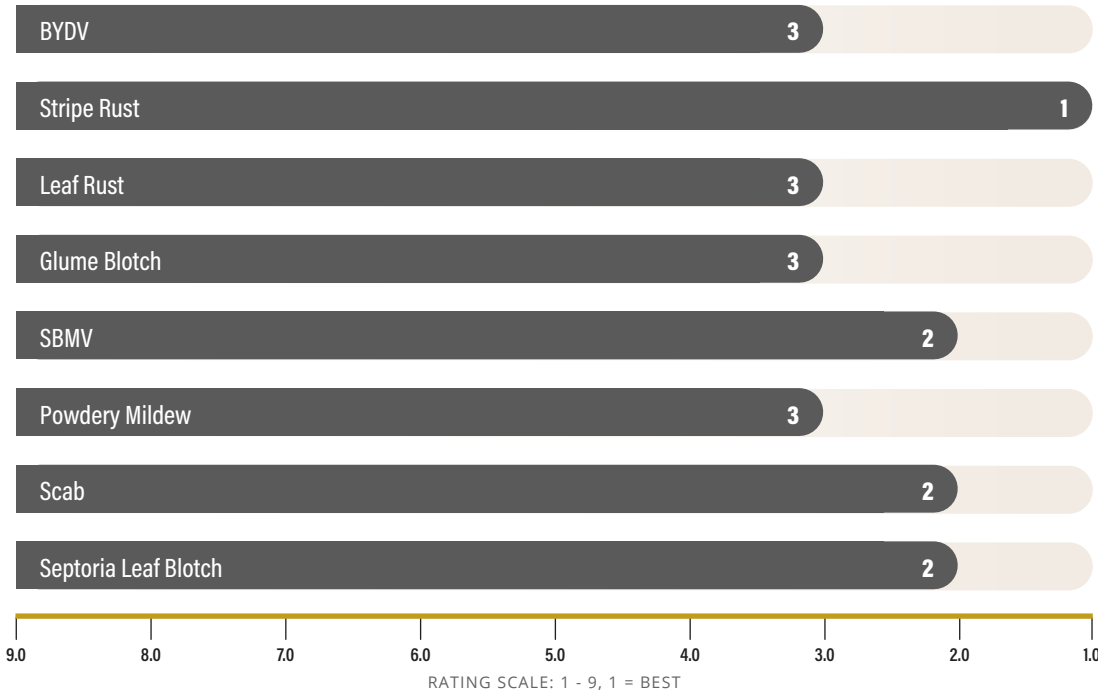

USG 3536

STRENGTHS

- Great from East Coast to TX
- Scab Resistance
- Above Average Test Weight
- Hessian Fly Resistance

AGRONOMIC TRAITS

Winter Hardiness	3
Standability	2
Tillering	6
Seed/Lb.	11,500

FIELD RATINGS

Maturity	Med-Early
Heading	Late
Height	Med-Tall
Head Type	Awned
Test Weight	4

PRODUCERS

HURT SEED CO., INC.
HALLS, TN (731) 836-7574

CASHWELL & JONES, INC.
MT. OLIVE, NC (919) 658-6540

MURRAY BROS.
SELBYVILLE, DE (302) 436-3639

EURE SEED FARMS, INC.
HERTFORD, NC (252) 264-3326

GERARD SEED CO.
WASHINGTON, NC (252) 946-8123

CHERRY FARMS SEED CO., INC.
COLUMBIA, NC (252) 796-1341

MOORE FARM, INC.
MOUNT ULLA, NC (704) 278-9531

WHITE HAT SEED FARMS, INC.
HERTFORD, NC (252) 264-2427

BOAR BRANCH SEED CO.
CLARENDON, NC (910) 840-2935

HUFFSTETLER & SONS SEED, INC.
GREENFIELD, TN (731) 235-2167

USG Seed is also available through
many local Ag Retailers and Farm Supply Stores

DISEASE CHARACTERISTICS

3205-C Highway 46 South
Dickson, TN 37055
800.505.3133 phone
931.996.4080 fax

usgseed.com | like us on | follow us on