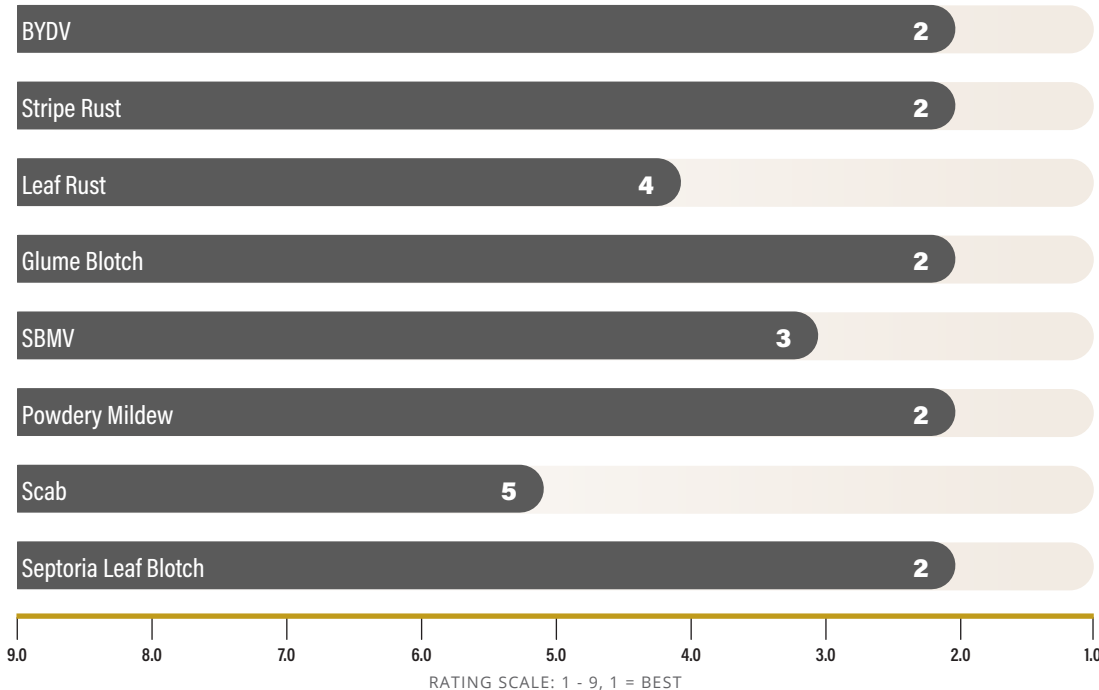

USG 3458

STRENGTHS

- Stripe Rust resistance
- Great Carolina wheat
- Hessian fly resistance
- Smooth-headed wheat

PRODUCERS

WHITE HAT SEED FARMS, INC.

HERTFORD, NC
(252) 264-2427

AGRONOMIC TRAITS

Winter Hardiness	2
Standability	2
Tillering	5
Seed/Lb.	12,000

FIELD RATINGS

Maturity	Medium-Early
Heading	Medium
Height	Medium-Short
Head Type	Smooth
Test Weight	6

USG Seed is also available through
many local Ag Retailers and Farm Supply Stores

DISEASE CHARACTERISTICS