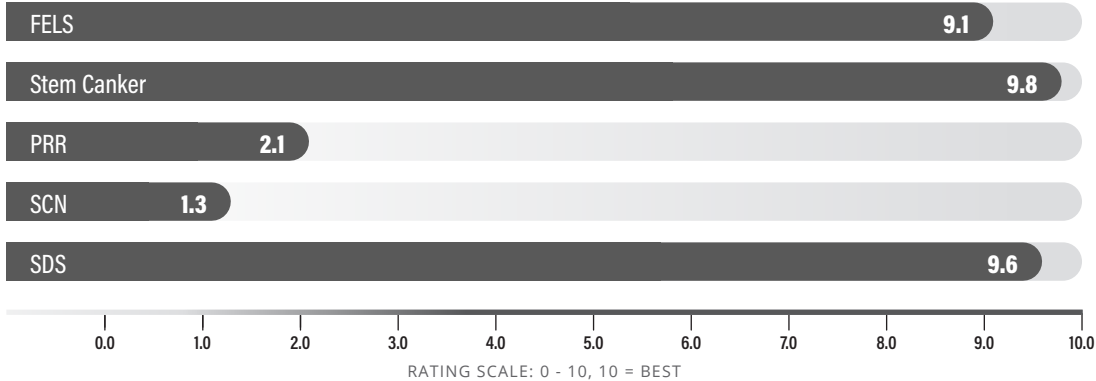

USG 5618V

RELATIVE MATURITY 5.6

STRENGTHS

- Great disease package
- VA and NC sweet spot
- High Oil Content bean
- Yields with the traited beans

PRODUCERS

EURE SEED FARMS
1565 NEW HOPE ROAD
HERTFORD, NC 27944
(252) 264-3326

FARMERS REST FARM, INC.
11801 FARMERS REST ROAD
CHARLES CITY, VA 23030
(804) 241-5629

R.W. WHITE FARM, L.L.C.
1961 PRINCESS ANNE LANE
VA BEACH, VA 23456
(757) 621-0141

AGRONOMIC TRAITS

Pubescence	Tawny
Flower	White
Hilum	Black
POD	Tan
Growth Type	Semi-Bushy
Growth Habit	Determinate
Height	Medium

USG Seed is also available through
many local Ag Retailers and Farm Supply Stores

DISEASE CHARACTERISTICS

FIELD RATINGS

Salt	-	Average Seeds/Lb.	2500
Emergence	Excellent	Standability	Great