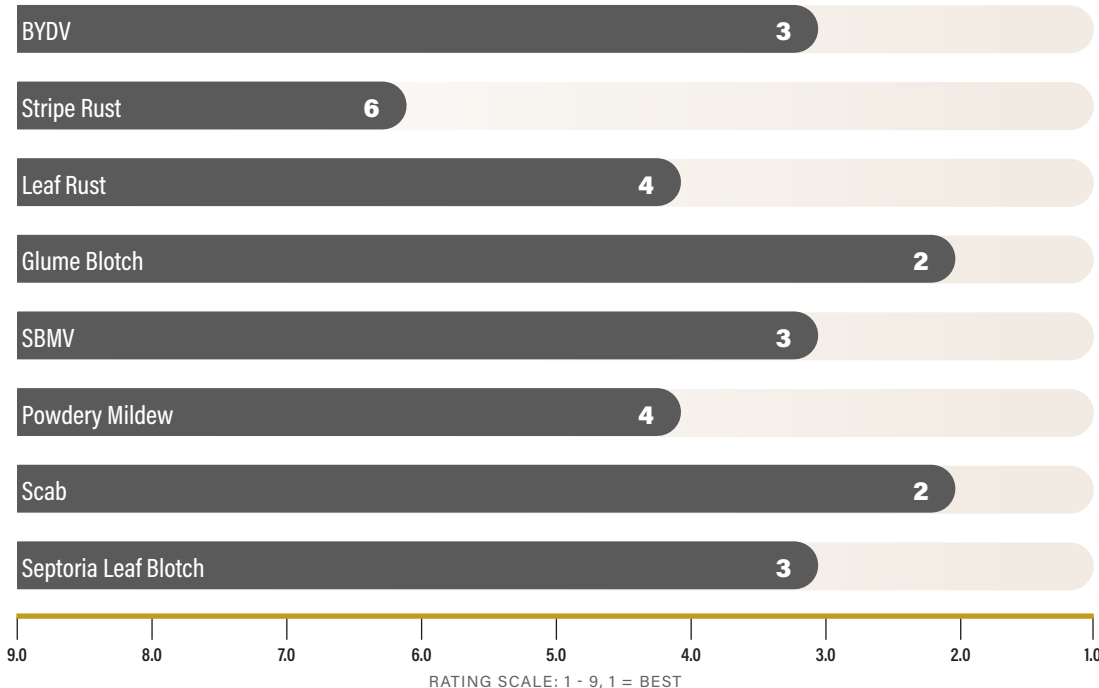

USG 3316

STRENGTHS

- Fhb resistance
- Excellent tillering
- DelMarVa and Kentucky adapted
- Treat for Rust and Powdery Mildew

AGRONOMIC TRAITS

Winter Hardiness	2
Standability	2
Tillering	4
Seed/Lb.	14,000

FIELD RATINGS

Maturity	Medium
Heading	Medium
Height	Medium
Head Type	Awned
Test Weight	4

PRODUCERS

MURRAY BROS.

SELBYVILLE, DE
(302) 436-3639

THOMAS SEED INC.

ARLINGTON, KY
(270) 655-2121

FEATHERSTONE FARM SEED

AMELIA, VA
(804) 561-3754

WIMBERLY FARMS, INC.

PRINCESS ANNE, MD
(410) 430-2494

EURE SEED FARMS, INC.

HERTFORD, NC
(252) 264-3326

RENWOOD FARMS, INC.

CHARLES CITY, VA
804-829-2450

USG Seed is also available through many local Ag Retailers and Farm Supply Stores

DISEASE CHARACTERISTICS

3205-C Highway 46 South
Dickson, TN 37055
800.505.3133 phone
931.996.4080 fax

usgseed.com | like us on | follow us on