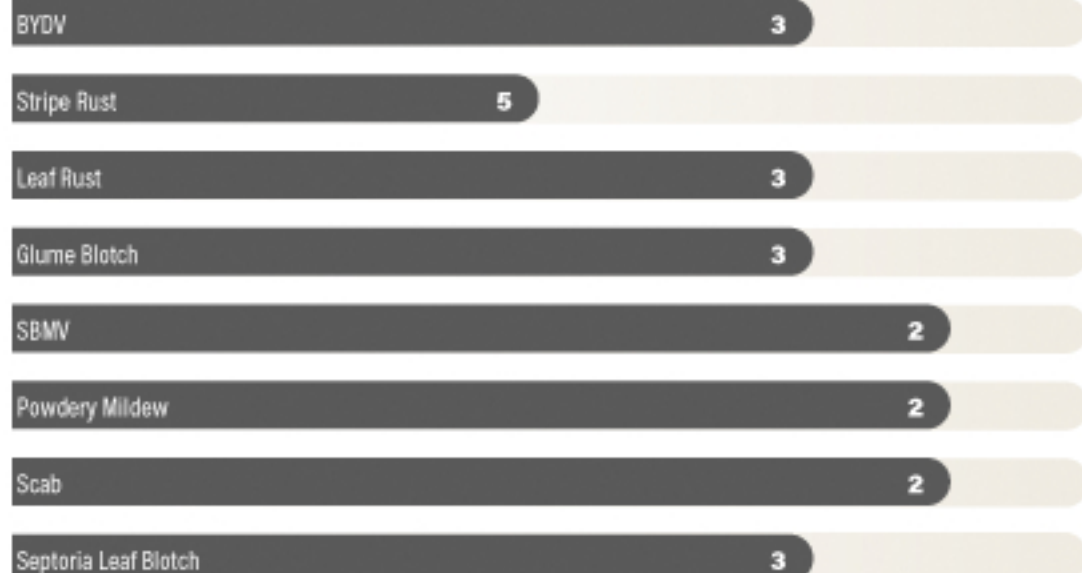

USG 3463

STRENGTHS

- 3316 footprint plus North Carolina
- Fhb1 gene for Scab
- Average test weight
- Great yielder for DelMarVa

AGRONOMIC TRAITS

Winter Hardiness	3
Standability	2
Tillering	3
Seed/Lb.	12,500

FIELD RATINGS

Maturity	Medium
Heading	Medium-Late
Height	Medium
Head Type	Awned
Test Weight	4

DISEASE CHARACTERISTICS

RATING SCALE: 1 - 9, 1 = BEST

PRODUCERS

MURRAY BROS.
SELBYVILLE, DE
(302) 426-3639

WIMBERLY FARMS, INC.
PRINCESS ANNE, MD
(410) 439-2494