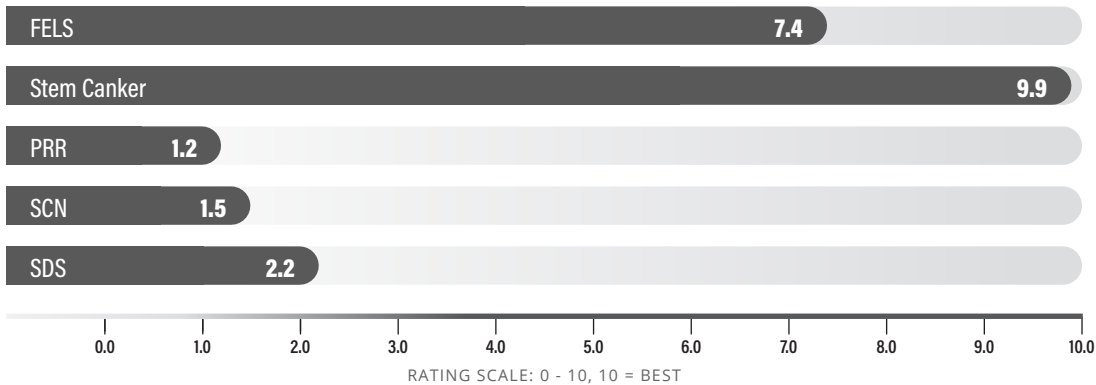

USG ELLIS

RELATIVE MATURITY 4.9

STRENGTHS

- Once USDA check variety
- Highest yielding of all traits at one time
- Short and bushy
- Great Double Crop bean

PRODUCERS

WIMBERLY FARMS, INC.
PRINCESS ANNE, MD
(410) 430-2494

AGRONOMIC TRAITS

Pubescence	Gray
Flower	White
Hilum	Buff
POD	Tan
Growth Type	Bushy
Growth Habit	Determinate
Height	Short

USG Seed is also available through
many local Ag Retailers and Farm Supply Stores

DISEASE CHARACTERISTICS

FIELD RATINGS

Salt	-	Average Seeds/Lb.	3300
Emergence	Great	Standability	Great