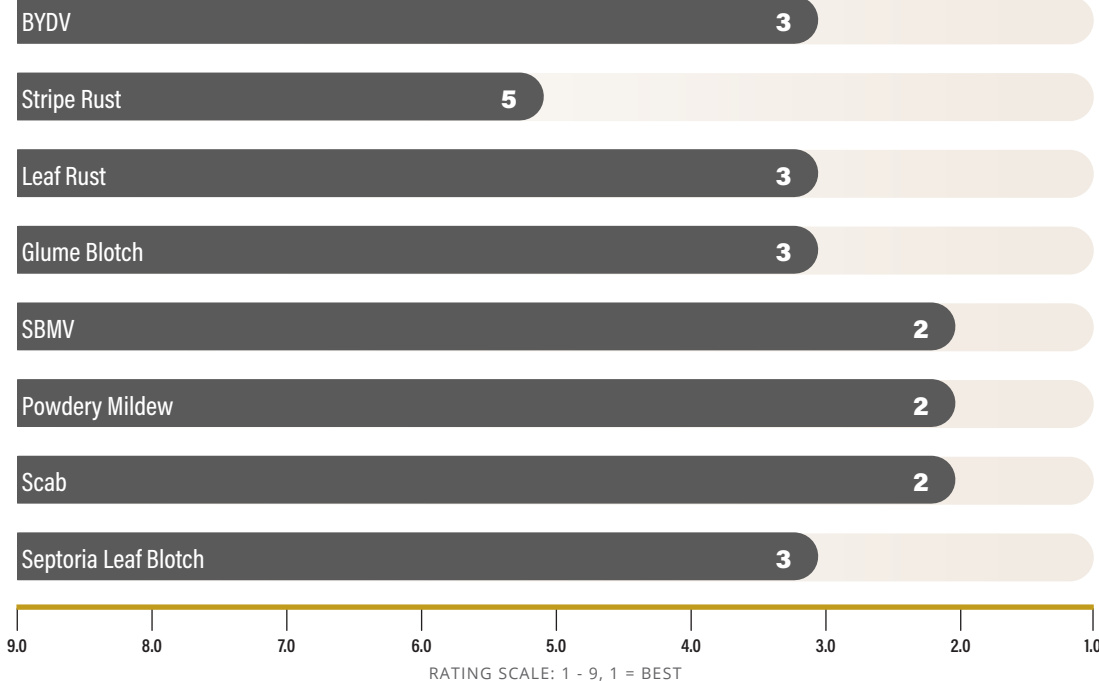

USG 3463

STRENGTHS

- 3316 footprint plus North Carolina
- Fhb1 gene for Scab
- Average test weight
- Great yielder for DelMarVa

AGRONOMIC TRAITS

Winter Hardiness	3
Standability	2
Tillering	3
Seed/Lb.	12,500

FIELD RATINGS

Maturity	Medium
Heading	Medium-Late
Height	Medium
Head Type	Awned
Test Weight	4

PRODUCERS

MURRAY BROS.

SELBYVILLE, DE
(302) 436-3639

WIMBERLY FARMS, INC.

PRINCESS ANNE, MD
(410) 430-2494

USG Seed is also available through
many local Ag Retailers and Farm Supply Stores

DISEASE CHARACTERISTICS

3205-C Highway 46 South
Dickson, TN 37055
800.505.3133 phone
931.996.4080 fax

usgseed.com | like us on | follow us on