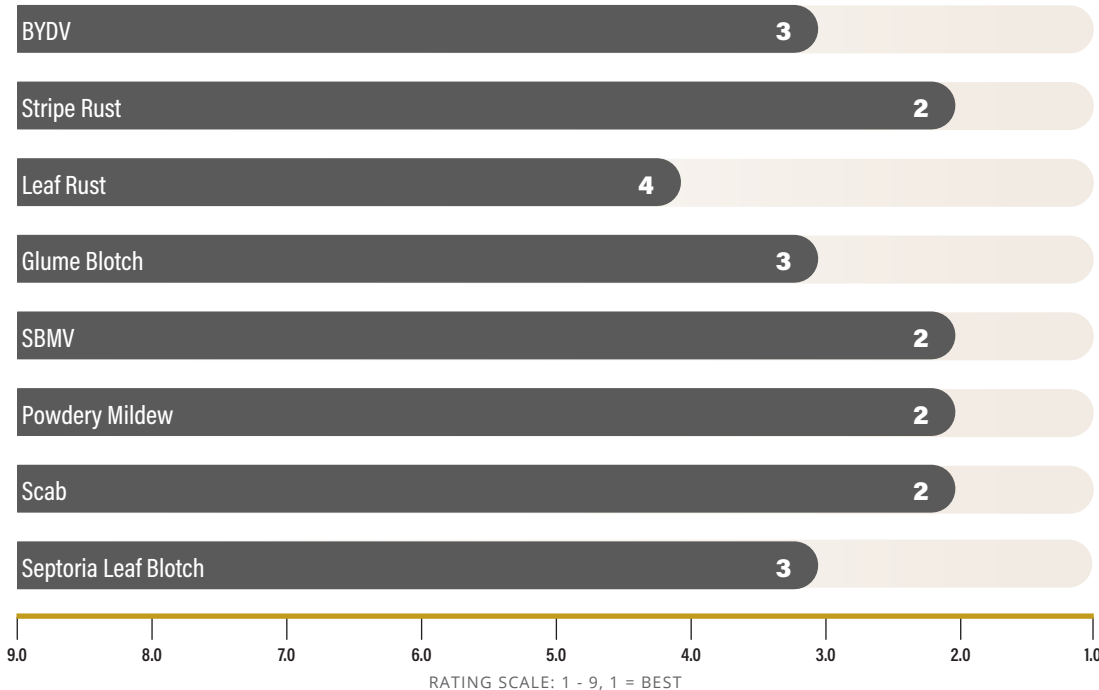

USG 3329

STRENGTHS

- Widely adapted
- Scab resistance
- 3404 replacement
- Racehorse yield

AGRONOMIC TRAITS

Winter Hardiness	1
Standability	3
Tillering	4
Seed/Lb.	11,500

FIELD RATINGS

Maturity	Medium-Early
Heading	Late
Height	Medium
Head Type	Awned
Test Weight	5

PRODUCERS

CLARK SEEDS, INC.

CLAYTON, DE
(302) 653-9249

RENWOOD FARMS, INC.

CHARLES CITY, VA
(804) 829-2450

MURRAY BROS.

SELBYVILLE, DE
(302) 436-3639

HURT SEED CO., INC.

HALLS, TN
(731) 836-7574

CHERRY FARMS SEED CO., INC.

COLUMBIA, NC
(252) 796-1341

EURE SEED FARMS, INC.

HERTFORD, NC
(252) 264-3326

FARMERS REST FARM, INC.

CHARLES CITY, VA
(804) 241-5629

WHITE HAT SEED FARMS, INC.

HERTFORD, NC
(252) 264-2427

USG Seed is also available through
many local Ag Retailers and Farm Supply Stores

DISEASE CHARACTERISTICS

3205-C Highway 46 South
Dickson, TN 37055
800.505.3133 phone
931.996.4080 fax

usgseed.com | like us on | follow us on