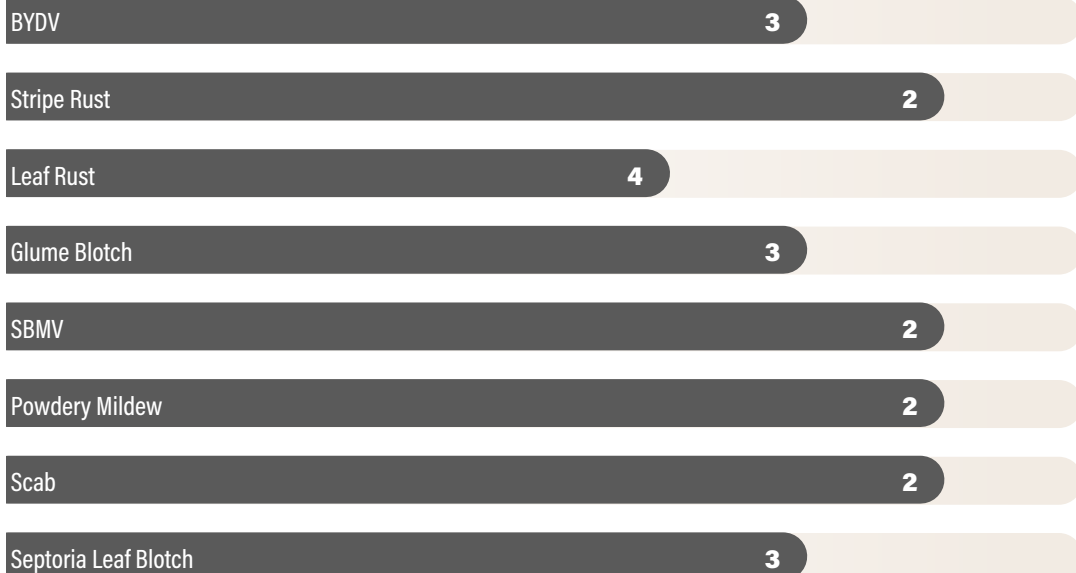

USG 3329

STRENGTHS

- Widely adapted
- Scab resistance
- 3404 replacement
- Racehorse yield

AGRONOMIC TRAITS

Winter Hardiness	1
Standability	3
Tillering	4
Seed/Lb.	11,500

FIELD RATINGS

Maturity	Medium-Early
Heading	Late
Height	Medium
Head Type	Awned
Test Weight	5

DISEASE CHARACTERISTICS